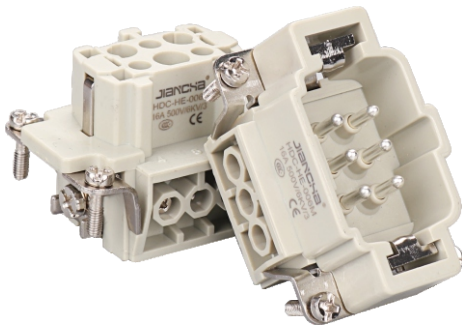

In-line receptacle
with PVC sleeve

In-line receptacle with
cable clamping plates

In-line receptacle for
Nylon hose gland

In-line receptacle
for Cable gland

Plug for
metal hose

Plug with
PVC sleeve

Plug with cable
clamping plates

Plug for Nylon
hose gland

Plug for
Cable gland

Part number system

6-Core

10-Core

16-Core

24-Core

32-Core