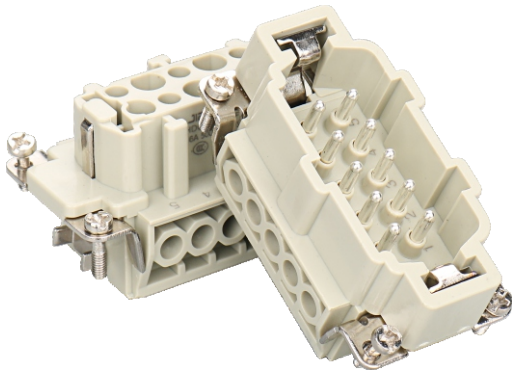

Angled

- S:** Plug with PVC sleeve
- R:** Plug for metal hose
- U:** Plug for Nylon hose gland
- SO:** Plug for Cable gland
- SF:** Plug with cable clamping plates

Square flange
Socket

In-line receptacle
for metal hose

In-line receptacle
with PVC sleeve

In-line receptacle with
cable clamping plates

In-line receptacle for
Nylon hose gland

In-line receptacle
for Cable gland

Plug for
metal hose

Plug with
PVC sleeve

Plug with cable
clamping plates

Plug for Nylon
hose gland

Plug for
Cable gland

Part number system

6-Core

10-Core

16-Core

24-Core

32-Core