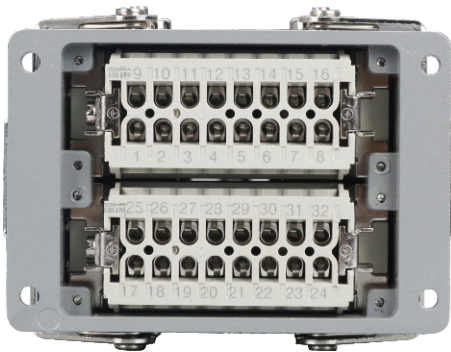

Plug for Nylon
hose gland

Plug for
Cable gland

Part number system

6-Core

10-Core

16-Core

24-Core

32-Core