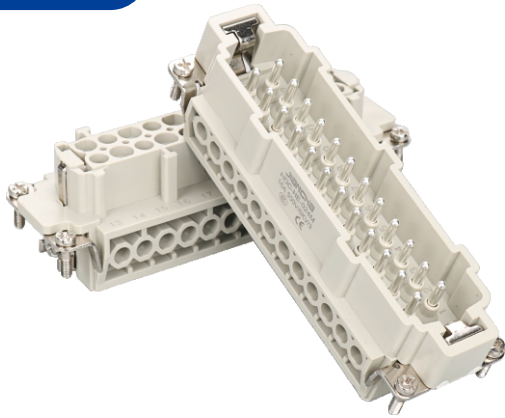

In-line receptacle
with PVC sleeve

In-line receptacle with
cable clamping plates

In-line receptacle for
Nylon hose gland

In-line receptacle
for Cable gland

Plug for
metal hose

Plug with
PVC sleeve

Plug with cable
clamping plates

Plug for Nylon
hose gland

Plug for
Cable gland

Part number system

6-Core

10-Core

16-Core

24-Core

32-Core