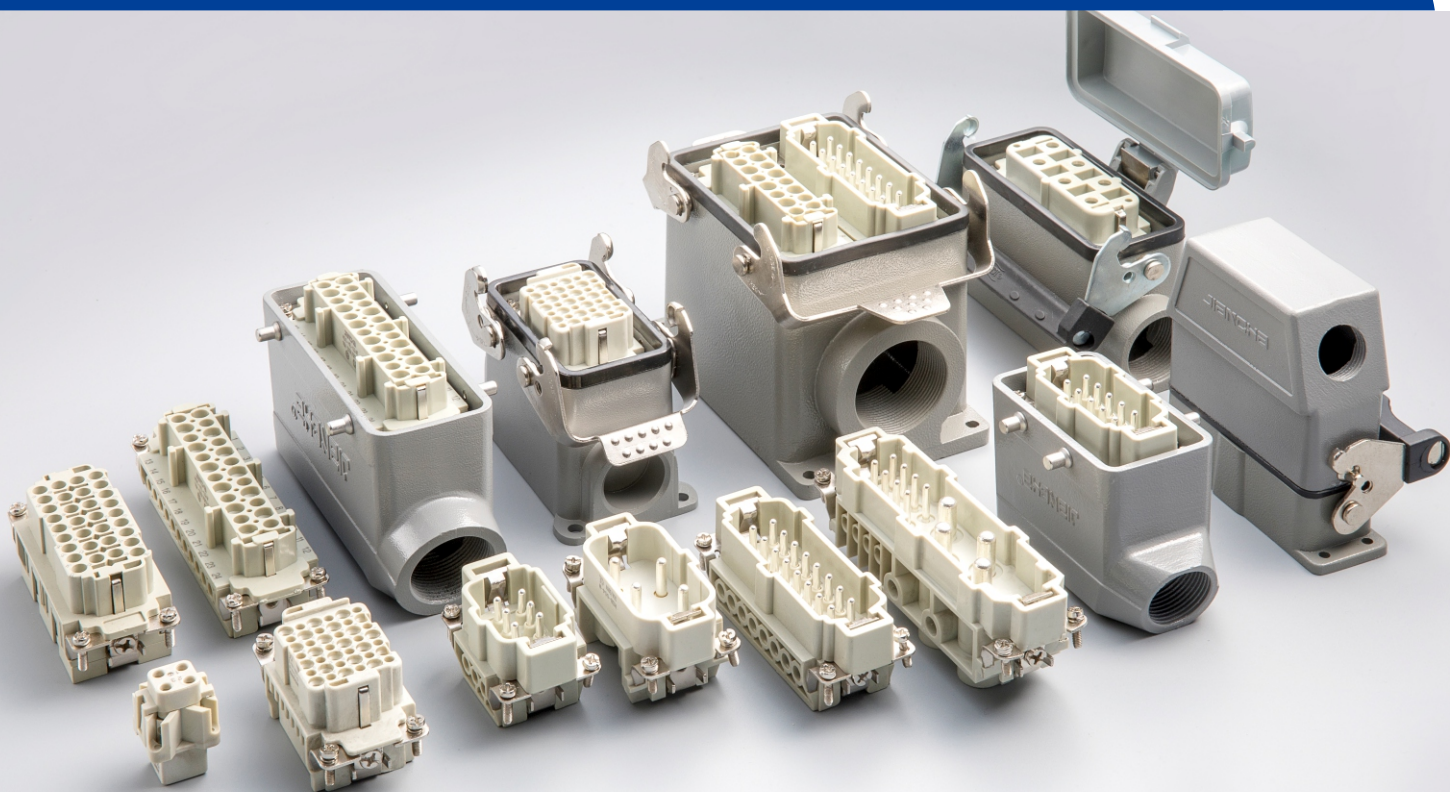

The various connectors are standard products of the Ministry of Electronics Industry, which are divided into sealed and non-sealed types. Products have complete specifications, stable contact, and reliable performance. Over the years, they have been widely used in machine tools, communication, aviation, shipping, medical equipment and other fields. The use of connectors will bring great convenience to establish stable and reliable connections in AC and DC circuits of various electronic and electrical devices.

Angled

- S:** Plug with PVC sleeve
- R:** Plug for metal hose
- U:** Plug for Nylon hose gland
- SO:** Plug for Cable gland
- SF:** Plug with cable clamping plates

Square flange
Socket

In-line receptacle
for metal hose

In-line receptacle
with PVC sleeve

In-line receptacle with
cable clamping plates

In-line receptacle for
Nylon hose gland

In-line receptacle
for Cable gland

Plug for
metal hose

Plug with
PVC sleeve

Plug with cable
clamping plates

Plug for Nylon
hose gland

Plug for
Cable gland

Part number system

6-Core

10-Core

16-Core

24-Core

32-Core