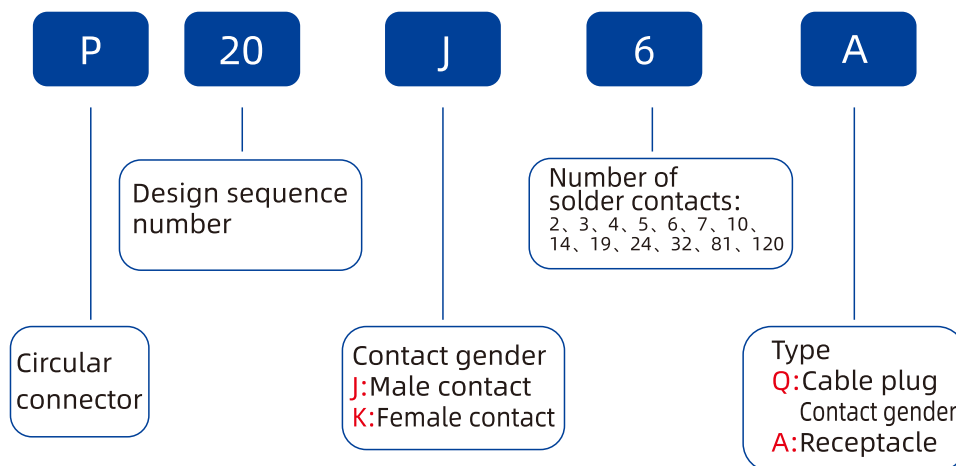

Square flange receptacle

Plug for metal hose

Part number system