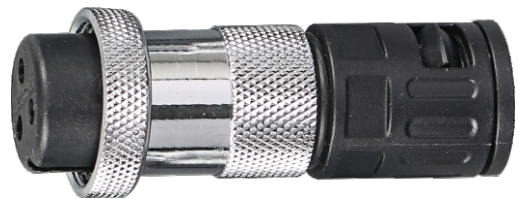

Part number system

Square flange receptacle

Plug for metal hose

Part number system

A-flange plate

Basic model

Through the wall Socket

Plug for plastic-hose

Round flange Socket

Plug for metal-hose

In-line socket

Plug for plastic cable gland

A-flange plate

Basic model

Plug for plastic-hose

Through the wall Socket

Plug for plastic hose

Plug for metal hose

Plug for plastic hose

Part number system

YD/YE 48 K - 38 T P

Series
YD: Green
YE: Black

Panel diameter:
 20、28、32、
 40、48、55、

Contact gender
J: Male contact
K: Female contact