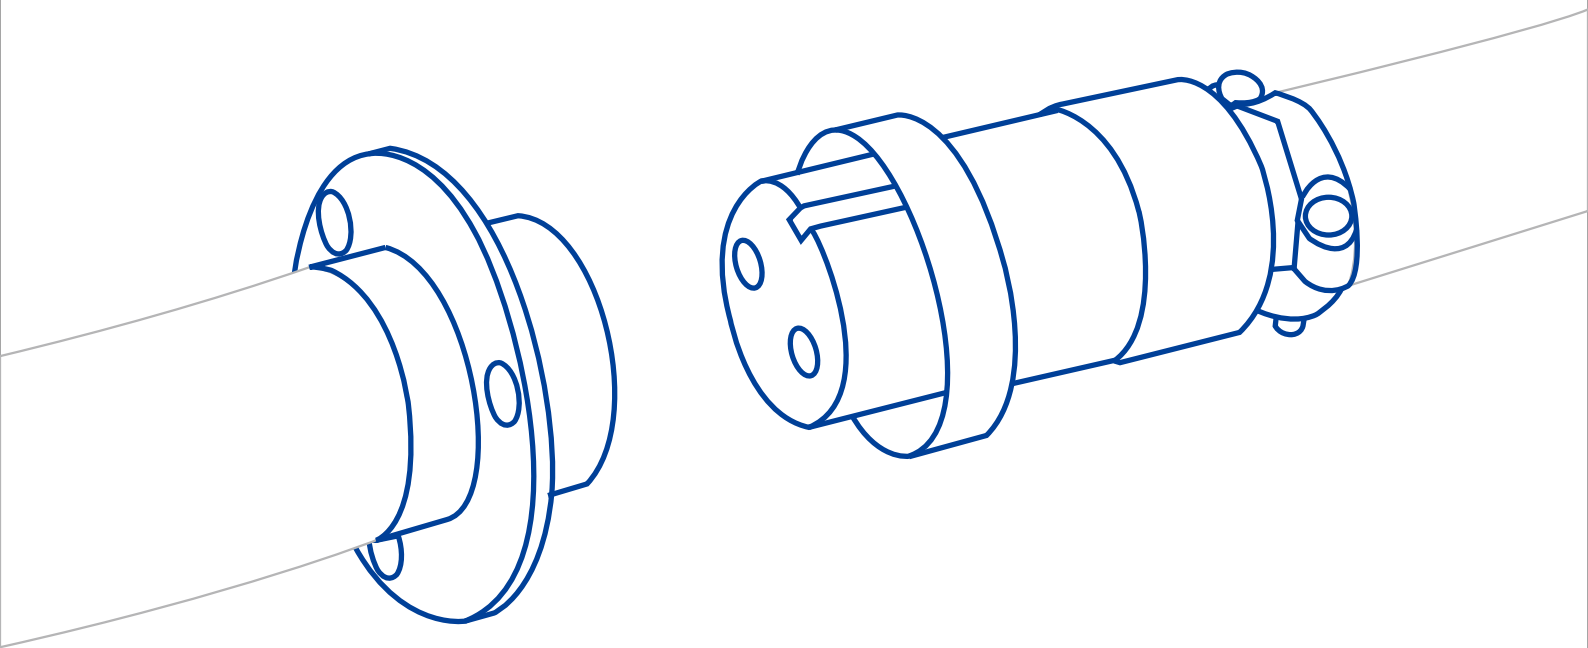

PRODUCT SELECTION GUIDE

JIANCHA[®]

-Focus on every connectors

ZHEJIANG GAOSHIWEI AVIATION PLUGIN CO.,LTD.

Zhejiang GaoShiwei Aviation Plugin Co.Ltd. is located in the industrial zone of Panshi Town, known as the "Electric Capital of China". It spans over 4359 square meters and a total construction area of 7389 square meters. The company is adjacent to the national highway 104, 34 kilometers away from Wenzhou Airport, and 30 kilometers away from Wenzhou Railway Station. Founded in 1996, the company has grown and developed over the past decades. It has become a leading manufacturer in the industry, mainly producing various types of connectors. Currently, it produces over 30 series, 50 varieties, and 2000 specifications of products. The main products include P-Series, TP-Series, YD-Series, CX-Series, X-Series, Q-Series, Y2M-Series, XS-Series, DF-Series circular connectors, AZ-Series, CA-Series rectangular plugs, and Heavy-Duty Plugs.