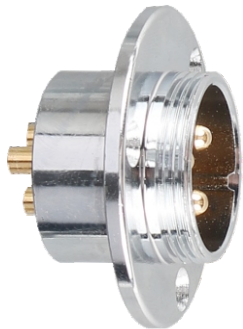

Part number system

Square flange receptacle

Plug for metal hose

Part number system

A-flange plate

Basic model

Through the wall Socket

Plug for plastic-hose

Round flange Socket

Plug for metal-hose

In-line socket

Plug for plastic cable gland

A-flange plate

Basic model

Plug for plastic-hose

Through the wall Socket

Plug for metal-hose

Round flange Socket

Plug for plastic cable gland

Part number system

TP 28 K - 16 T Q

Square flange Socket

Plug with PVC sleeve

Round flange Socket

Plug for plastic hose

Plug for metal hose

Plug for plastic hose

Part number system

YD/YE 48 K - 38 T P

Series
YD: Green
YE: Black

Panel diameter:
 20、28、32、
 40、48、55、

Contact gender
J: Male contact
K: Female contact