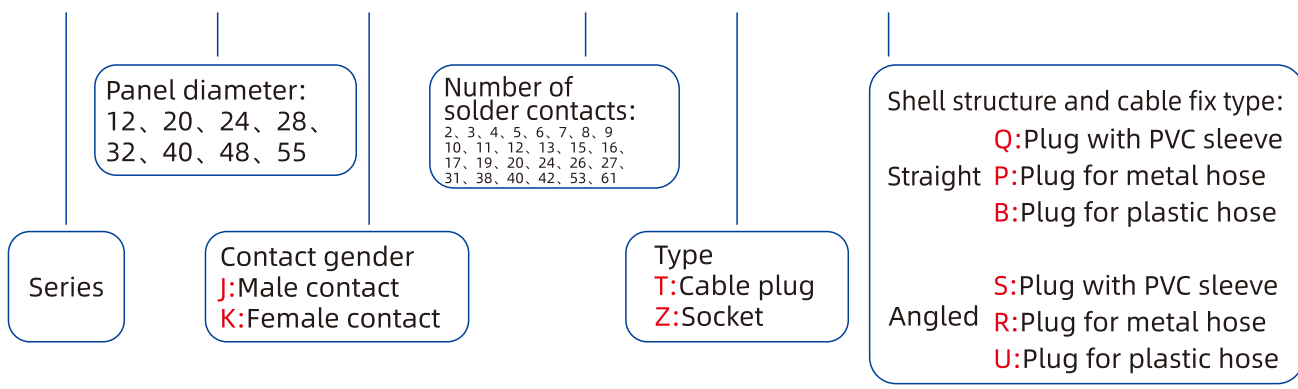

Plug for metal-hose

Round flange Socket

Plug for plastic cable gland

Part number system

TP 28 K - 16 T Q

Square flange Socket

Plug with PVC sleeve

Round flange Socket