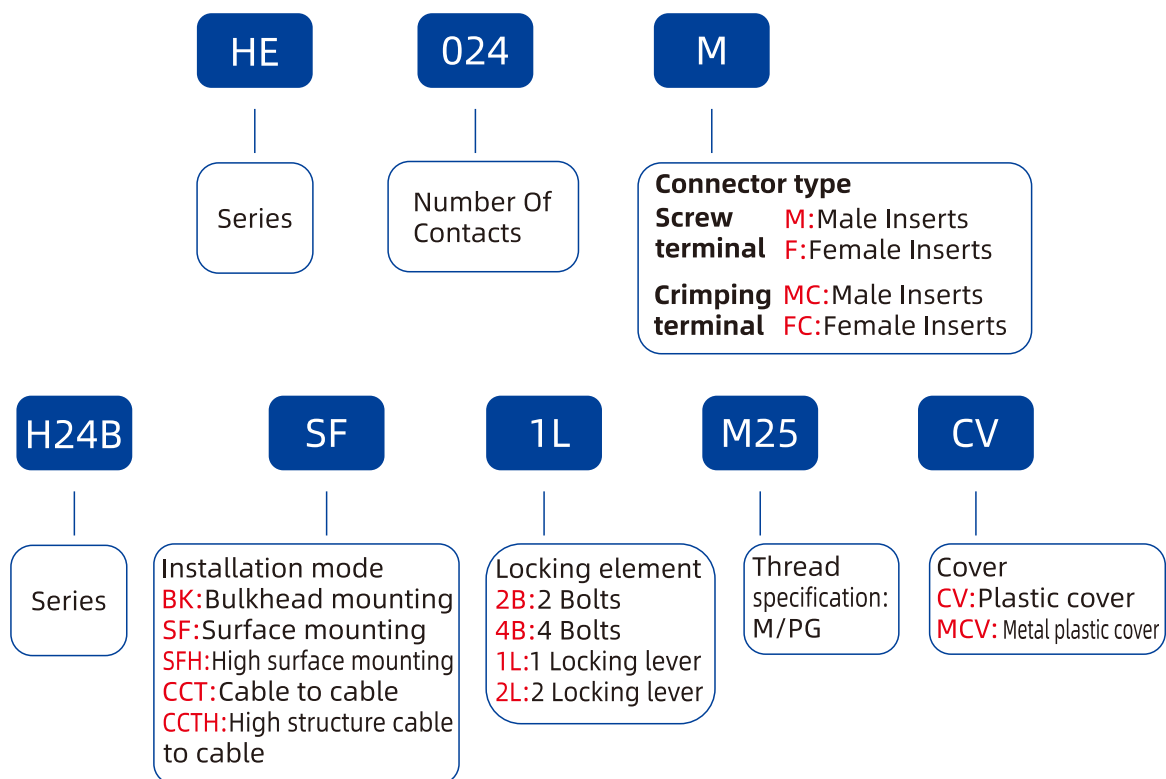

Number of solder contacts:
 3、4、5、7、10、13、
 19、26、27、31、38、
 40、42、53、61、86

Type
T: Cable plug
Z: Socket

Shell structure and cable fix type:

Straight

- Q:** Plug with PVC sleeve
- P:** Plug for metal hose
- O:** Plug for Nylon hose gland
- B:** Plug for Cable gland
- QF:** Plug with cable clamping plates

Angled

- S:** Plug with PVC sleeve
- R:** Plug for metal hose
- U:** Plug for Nylon hose gland
- SO:** Plug for Cable gland
- SF:** Plug with cable clamping plates

Square flange
Socket

In-line receptacle
for metal hose

In-line receptacle
with PVC sleeve

In-line receptacle with
cable clamping plates

In-line receptacle for
Nylon hose gland

In-line receptacle
for Cable gland

Plug for
metal hose

Plug with
PVC sleeve

Plug with cable
clamping plates

Plug for Nylon
hose gland

Plug for
Cable gland

Part number system

6-Core

10-Core

16-Core

24-Core

32-Core